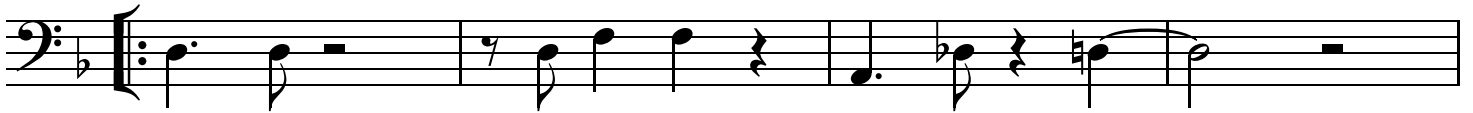

# Which Side Are You On - tuba

revised 12/2/17

♩=185 **A** x4 (low brass riff)

5 **B** (verse)

9

13 **C** (chorus)

17

bass line behind singing and solos: