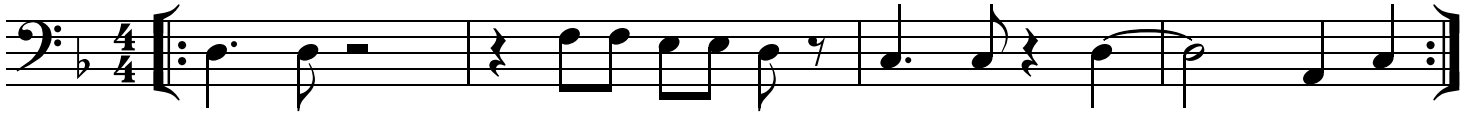

# Which Side Are You On - tuba

revised 12/2/17

♩=185 **A** x4 (low brass riff)

5 **B** (verse)

9

13 **C** (chorus)

17

bass line behind singing and solos: